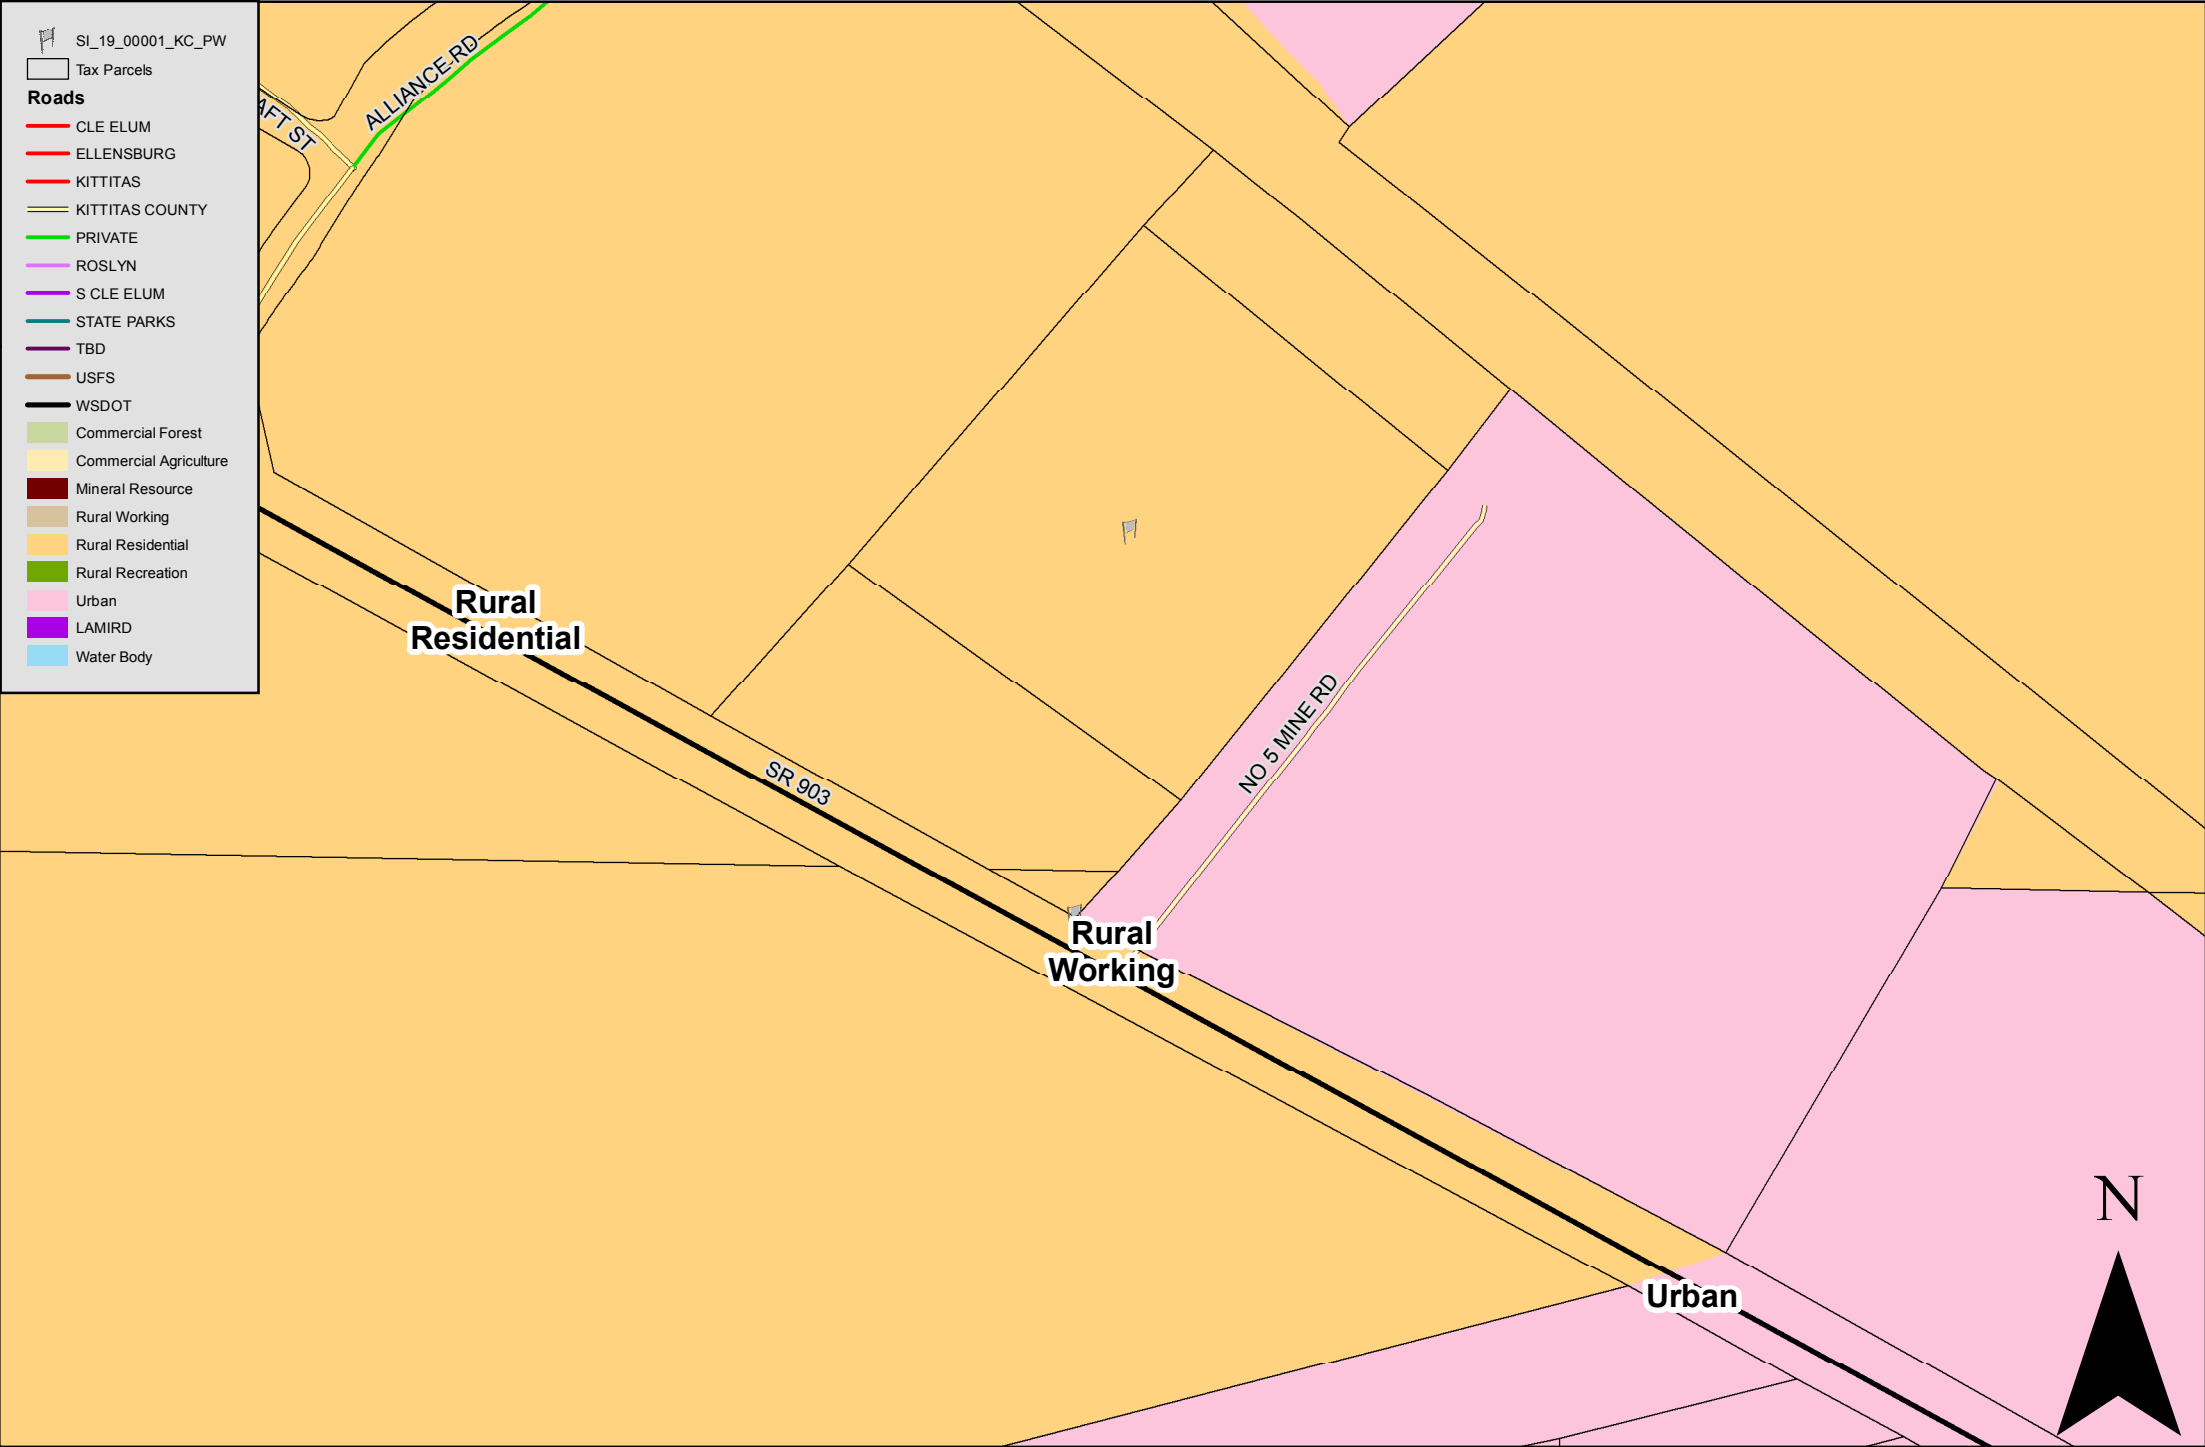

KC PW Sign

1:2,500

Comprehensive Plan Land Use